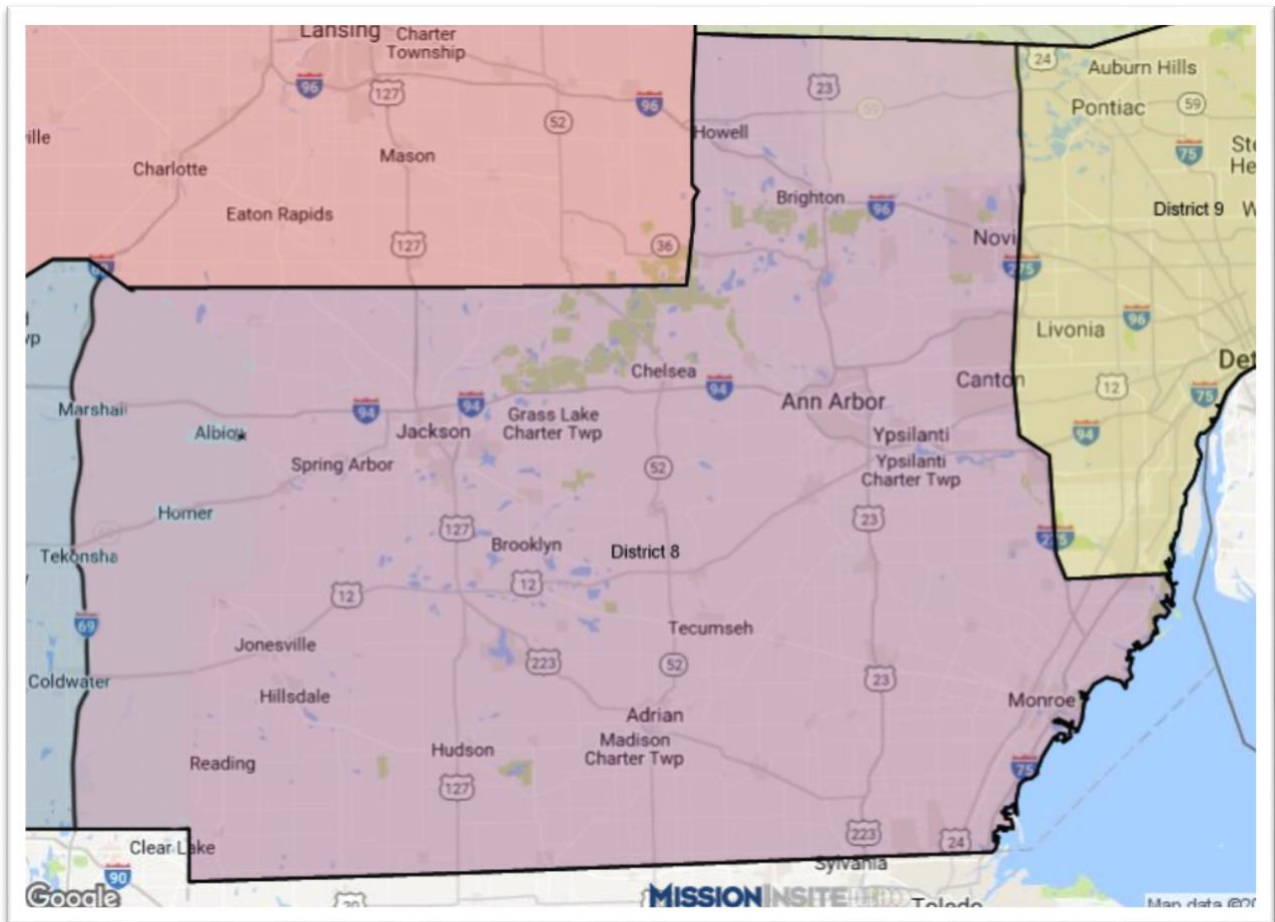

Heritage District

District 8: South Central Lower Peninsula

**The district lines on this map are approximated. Please refer to the list of churches for exact district boundary information.*

The Heritage District encompasses 100 United Methodist churches and 17 multi-point charges.

- Adrian: First
- Albion: First
- Allen
- Ann Arbor: Calvary
- Ann Arbor: First
- Ann Arbor: Korean
- Ann Arbor: West Side
- Azalia, London
- Belleville: First
- Blissfield: Emmanuel
- Blissfield: First
- Brighton: First
- Britton: Grace
- Camden, Montgomery, Stokes Chapel
- Canton: Cherry Hill, Ypsilanti: St. Matthew's
- Canton: Friendship
- Carleton
- Chelsea: First
- Clayton, Rollin Center
- Clinton
- Commerce
- Concord
- Deerfield, Wellsville
- Denton: Faith
- Dexter
- Dixboro
- Dundee
- Erie
- Frontier
- Grass Lake
- Griffith, Pope
- Hardy
- Hartland
- Highland
- Hillsdale: First
- Hillside, Somerset Center
- Homer/Lyon Lake
- Howell: First
- Hudson: First
- Ida, Samaria: Grace
- Jackson: Brookside, Trinity
- Jackson: Calvary
- Jackson: First
- Jackson: Zion
- Lambertville
- LaSalle: Zion, Petersburg
- Lee Center
- Litchfield, Jonesville
- Lulu
- Macon
- Manchester: First
- Manchester: Sharon
- Marshall
- Milan: Marble Memorial
- Milford
- Monroe: Calvary, South Rockwood
- Monroe: First, Heritage
- Monroe: St. Paul's
- Morenci, Weston
- Napoleon
- New Hudson
- North Adams, Jerome
- North Lake
- North Parma, Springport
- Northville: First
- Novi
- Oak Grove
- Pinckney: Arise
- Pleasant Lake
- Plymouth: First
- Quincy
- Reading
- Salem Grove, Waterloo Village
- Saline: First
- South Lyon: First
- Springville
- Stony Creek
- Tecumseh
- Walled Lake

- Willow
- Ypsilanti: First
- Ypsilanti: Lincoln Community