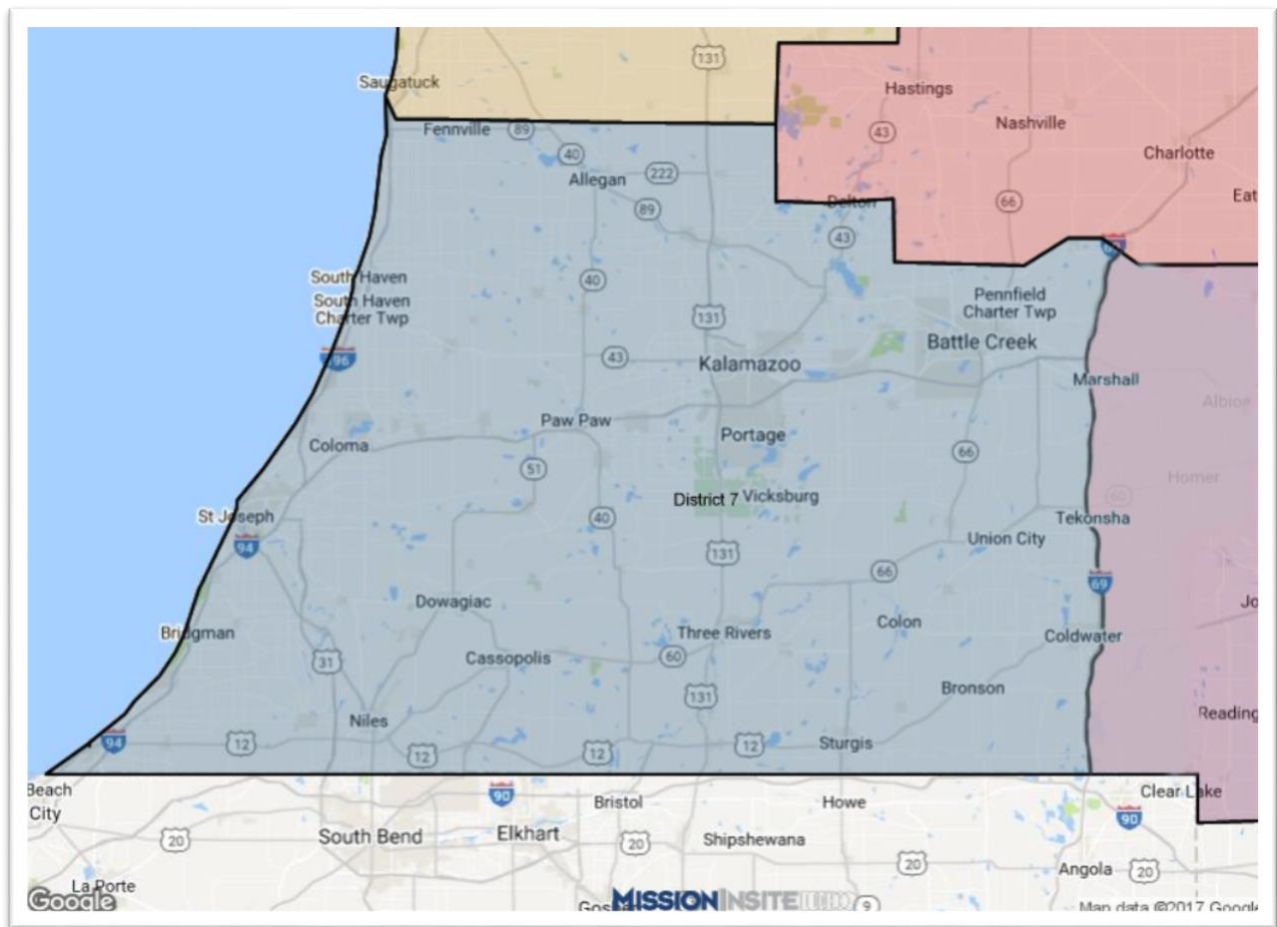

Greater Southwest District

District 7: South West Lower Peninsula

**The district lines on this map are approximated. Please refer to the list of churches for exact district boundary information.*

The Greater Southwest District encompasses 104 United Methodist churches and 19 multi-point charges.

Greater Southwest District

Churches and Charges

- Allegan
- Almena
- Arden
- Augusta Fellowship
- Bangor: Simpson
- Battle Creek: Baseline, Bellevue
- Battle Creek: Birchwood, Trinity
- Battle Creek: Chapel Hill
- Battle Creek: Christ, Washington Heights
- Battle Creek: Convis Union
- Battle Creek: First
- Battle Creek: Maple
- Battle Creek: Newton
- Berrien County: Lakeside
- Bloomingdale
- Bronson: First, Colon
- Buchanan: Faith
- Buchanan: First
- Burnips, Monterey Center
- Burr Oak
- Casco
- Cassopolis
- Center Park
- Centreville
- Climax, Scotts
- Coldwater
- Coloma
- Constantine, White Pigeon
- Delton: Faith
- Dowagiac: First
- Dowling: Country Chapel
- Edwardsburg: Hope
- Fennville, Pearl
- Galesburg
- Galien, Olive Branch
- Ganges
- Girard
- Glenn
- Gobles, Kendall
- Gull Lake
- Hartford
- Hopkins, South Monterey
- Kalamazoo: First
- Kalamazoo: Milwood
- Kalamazoo: Northwest
- Kalamazoo: Sunnyside
- Kalamazoo: Westwood
- Lacota
- Lawrence, Lawton: St Paul's
- Lee Center
- Marcellus, Wakelee
- Martin, Shelbyville
- Mendon
- New Buffalo: Waters Edge
- Niles Wesley, Morris Chapel, Niles Grace
- Nottawa
- Oshtemo
- Oshtemo: LifeSpring
- Otsego
- Otsego: Trowbridge
- Parchment
- Paw Paw
- Plainwell: First
- Pokagon, Berrien Springs, Hinchman
- Portage: Chapel Hill
- Portage: Pathfinder
- Portage Prairie
- Riverside
- Saugatuck
- St. Joseph: First
- Schoolcraft, Pleasant Valley
- Scottdale, Bridgman Faith
- Silver Creek
- Sodus: Chapel Hill
- South Haven: First
- Stevensville

- Sturgis
- Three Oaks
- Three Rivers: First
- Three Rivers: Ninth Street
- Townline
- Union City, Athens
- Vicksburg