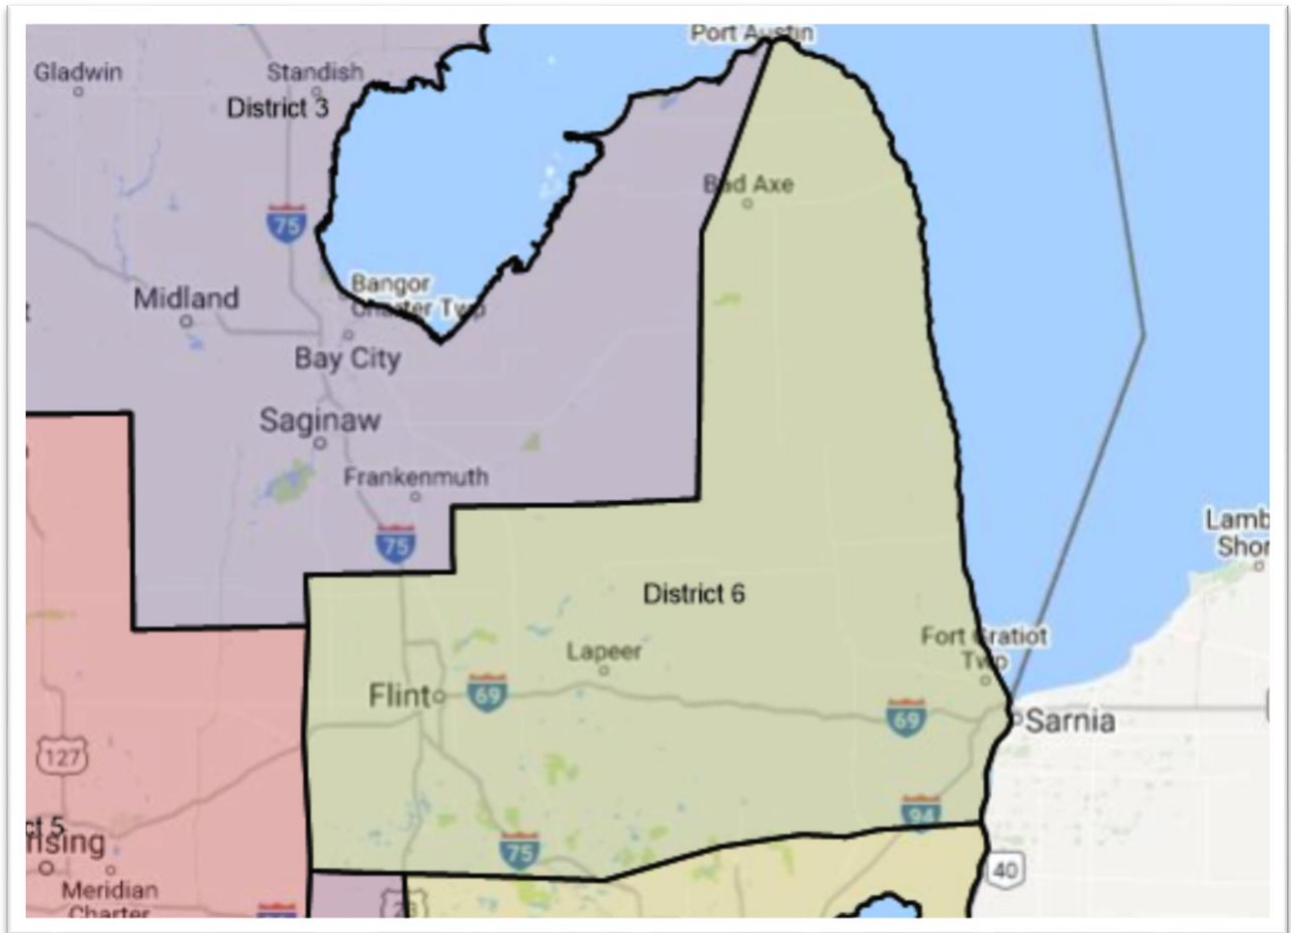

# East Winds District

District 6: Central/Eastern Lower Peninsula

*\*The district lines on this map are approximated. Please refer to the list of churches for exact district boundary information.*

The East Winds District encompasses 96 United Methodist churches and 18 multi-point charges.