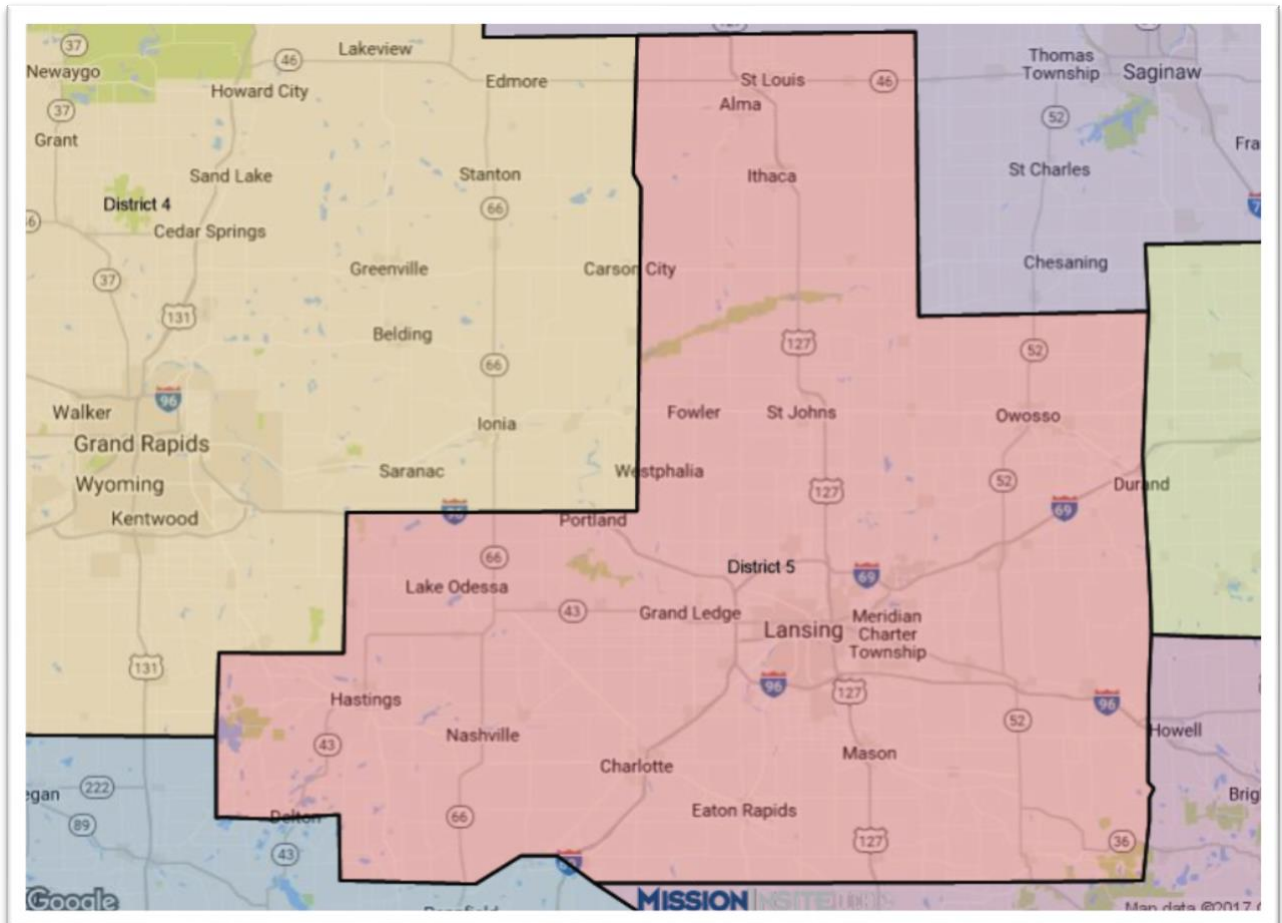

Mid-Michigan District

District 5: Central Lower Peninsula

**The district lines on this map are approximated. Please refer to the list of churches for exact district boundary information.*

The Mid-Michigan District encompasses 86 United Methodist churches and 16 multi-point charges.

Mid-Michigan District

Churches and Charges

- Alma
- Ashley, Bannister, Pompeii
- Barry County: Woodland
- Bath, Gunnisonville
- Breckenridge
- Brookfield Eaton
- Carland
- Carson City
- Charlotte: Lawrence Avenue
- Chesaning: Trinity
- Corunna
- Corunna: Northwest Venice
- Delta Mills
- DeWitt: Redeemer
- Dimondale
- East Lansing: Peoples Church
- East Lansing: University
- Eaton Rapids: First
- Elise
- Fowlerville: First
- Fowlerville: Plainfield, Trinity
- Freeport, Nashville: Peace, Hastings:
Welcome Corners
- Grand Ledge: First
- Gresham, Sunfield
- Grovenburg
- Hastings: First
- Hastings: Hope
- Henderson, Chapin, Owosso: Burton
- Holt
- Ithaca, Beebe
- Juddville
- Kalamo, Quimby
- Laingsburg
- Lake Odessa: Central
- Lake Odessa: Lakewood
- Lansing: Asbury
- Lansing: Central
- Lansing: First
- Lansing: Grace
- Lansing: Mt Hope
- Lansing: Sycamore Creek
- Leslie, Felt Plains
- Maple River Parish: Maple Rapids,
Lowe
- Mason: First
- Millville, Wheatfield
- Morrice, Bancroft
- Mulliken
- Munith, Stockbridge
- Nashville
- New Lothrop: First
- Okemos Community Church
- Ovid United, Middlebury
- Owosso: First
- Owosso: Trinity
- Perry, Shaftsburg
- Pittsburg
- Portland
- Riverdale: Lincoln Road
- Robbins
- St. Johns: First
- St. Johns: Pilgrim
- St. Louis: First
- Shepardsville
- Vernon
- Wacousta Community
- Webberville, Williamston:
Crossroads
- Williamston