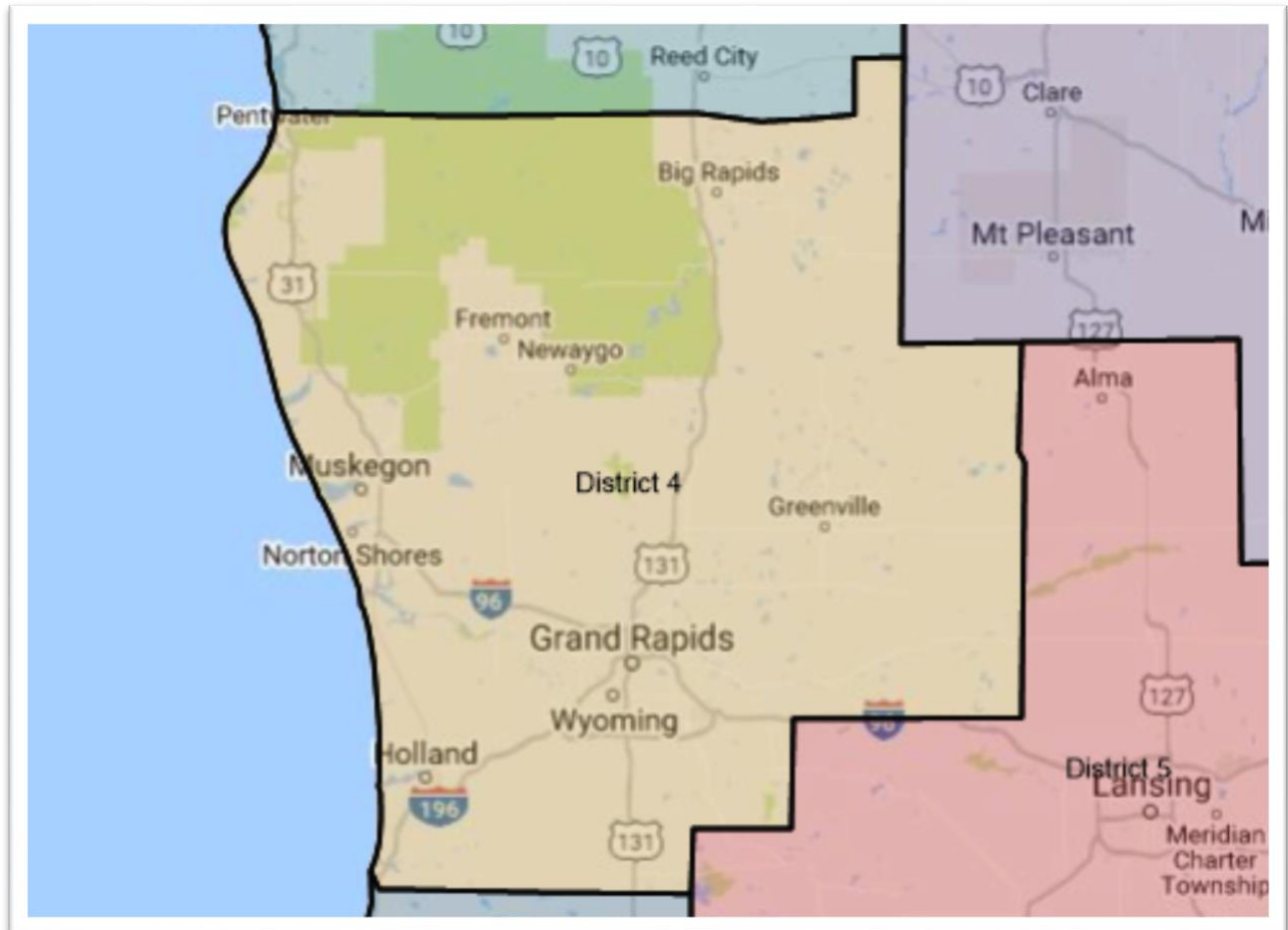

Midwest District

District 4: Northeast and Central Lower Peninsula

**The district lines on this map are approximated. Please refer to the list of churches for exact district boundary information.*

The Midwest District encompasses 91 United Methodist churches and 11 multi-point charges.

Midwest District

Churches and Charges

- Allendale: Valley
- Alto, Bowne Center
- Amble
- Barryton: Faith
- Big Rapids: First
- Big Rapids: Third Avenue, Paris, Rodney
- Byron Center
- Caledonia
- Carlisle
- Cedar Springs
- Claybanks
- Coopersville
- Courtland-Oakfield, Wyoming Park
- Crystal Valley, Walkerville
- Dorr: CrossWind Community
- East Nelson
- Edmore: Faith
- Fenwick, Palo, Vickeryville
- Flat River Cooperative Parish: Greenville, Turk Lake, Belding
- Fremont
- Georgetown
- Grand Haven: Church of the Dunes
- Grand Rapids: Aldersgate
- Grand Rapids: Cornerstone
- Grand Rapids: Faith
- Grand Rapids: First
- Grand Rapids: Genesis
- Grand Rapids: La Nueva Esperanza
- Grand Rapids: Northlawn
- Grand Rapids: Restoration Community
- Grand Rapids: St. Paul's
- Grand Rapids: South
- Grand Rapids: Trinity
- Grand Rapids: Vietnamese
- Grandville
- Grant Center
- Hart
- Hesperia, Ferry
- Holland: First
- Holton
- Ionia: Easton
- Ionia: First, Lyons-Muir
- Ionia Parish: LeValley, Berlin Center
- Ionia: Zion
- Kent City: Chapel Hill
- Lakeview: New Life
- Leighton
- Lowell
- Lowell: Vergennes
- Marne
- Mears
- Mecosta: New Hope
- Middleville
- Montague
- Muskegon: Central
- Muskegon: Crestwood
- Muskegon: Lake Harbor
- Muskegon: Unity
- Muskegon Heights: Temple
- Newaygo
- North Muskegon Community
- Parmelee
- Pentwater: Centenary
- Pierson: Heritage
- Ravenna
- Rockford
- Salem Indian Mission, Bradley Indian Mission
- Sand Lake, South Ensley
- Shelby
- Sitka
- Sparta
- Stanwood: Northland
- Twin Lake
- Wayland
- White Cloud
- Wolf Lake

- Wyoming: Wesley Park