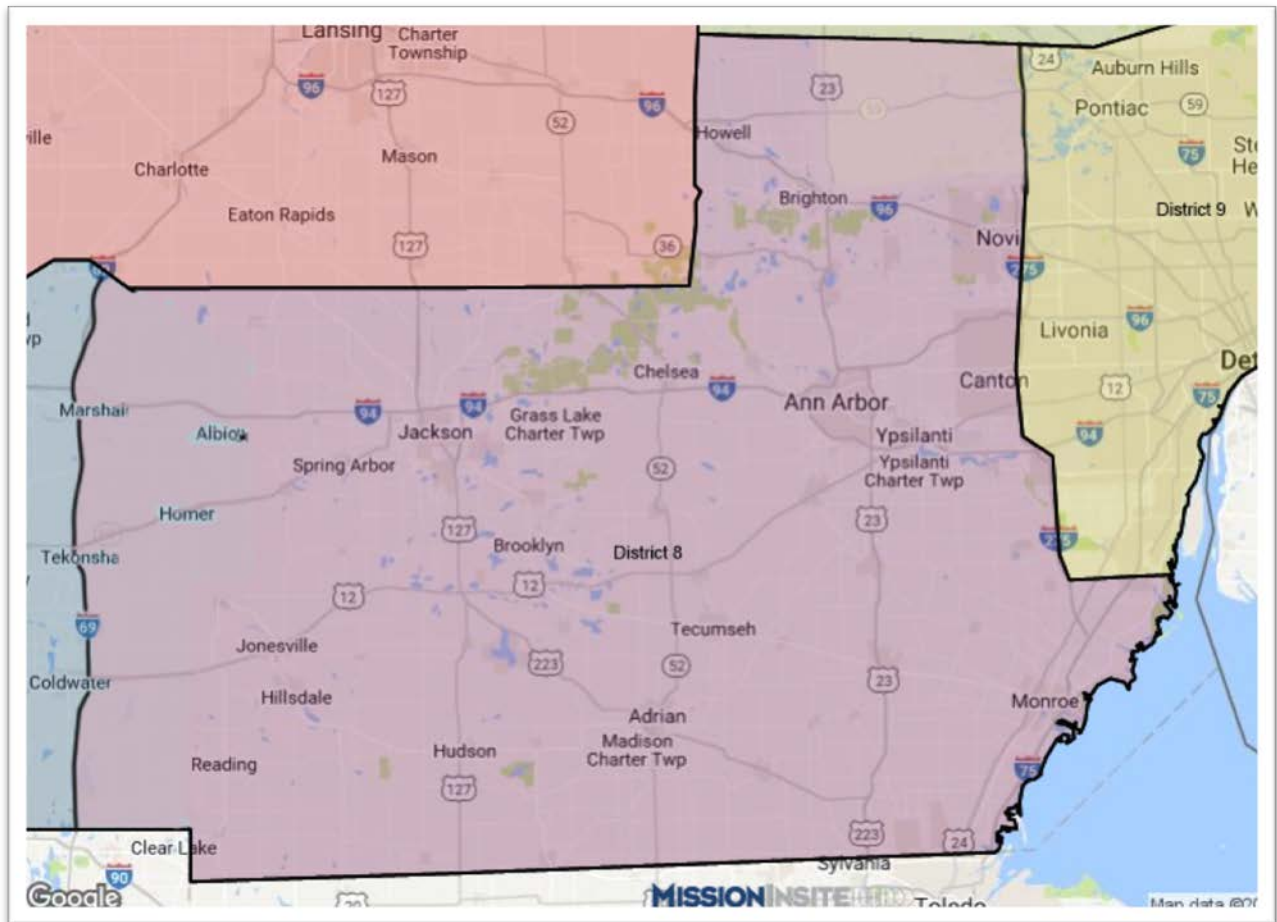

# District 8

South Central Lower Peninsula

*\*The district lines on this map are approximated. Please refer to the list of churches for exact district boundary information.*

District 8 encompasses 101 United Methodist churches and 16 multi-point charges. The new district includes congregations from the existing Albion, Ann Arbor and Lansing districts. Still to be determined is the name of the new district and the location of the district office. If you have a name idea for this district and/or other districts, please share that with your current District Superintendent. The new district will be operational on July 1, 2018.

# District 8