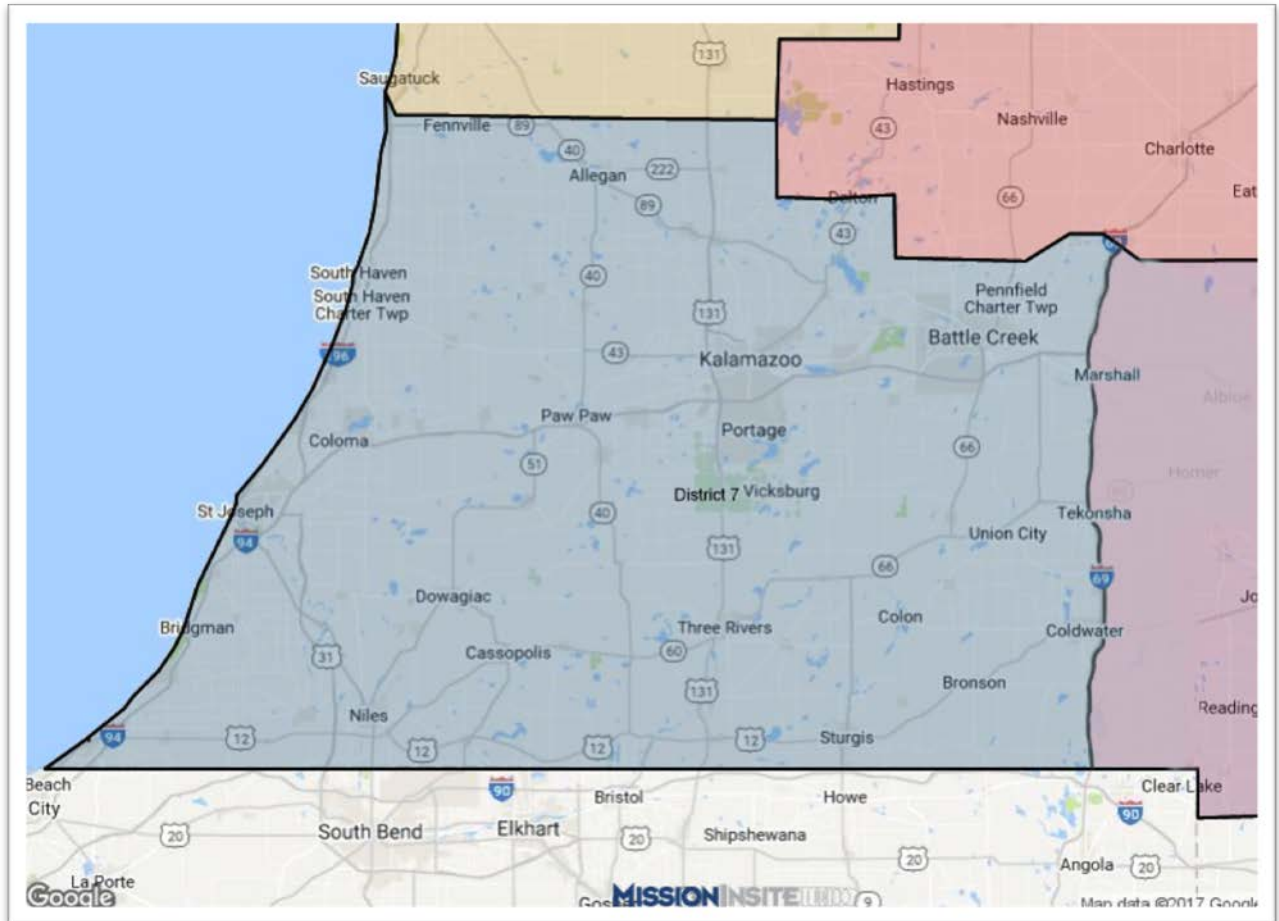

District 7

South West Lower Peninsula

**The district lines on this map are approximated. Please refer to the list of churches for exact district boundary information.*

District 7 encompasses 104 United Methodist churches and 19 multi-point charges. The new district includes congregations from the existing Albion and Kalamazoo districts. Still to be determined is the name of the new district and the location of the district office. If you have a name idea for this district and/or other districts, please share that with your current District Superintendent. The new district will be operational on July 1, 2018.