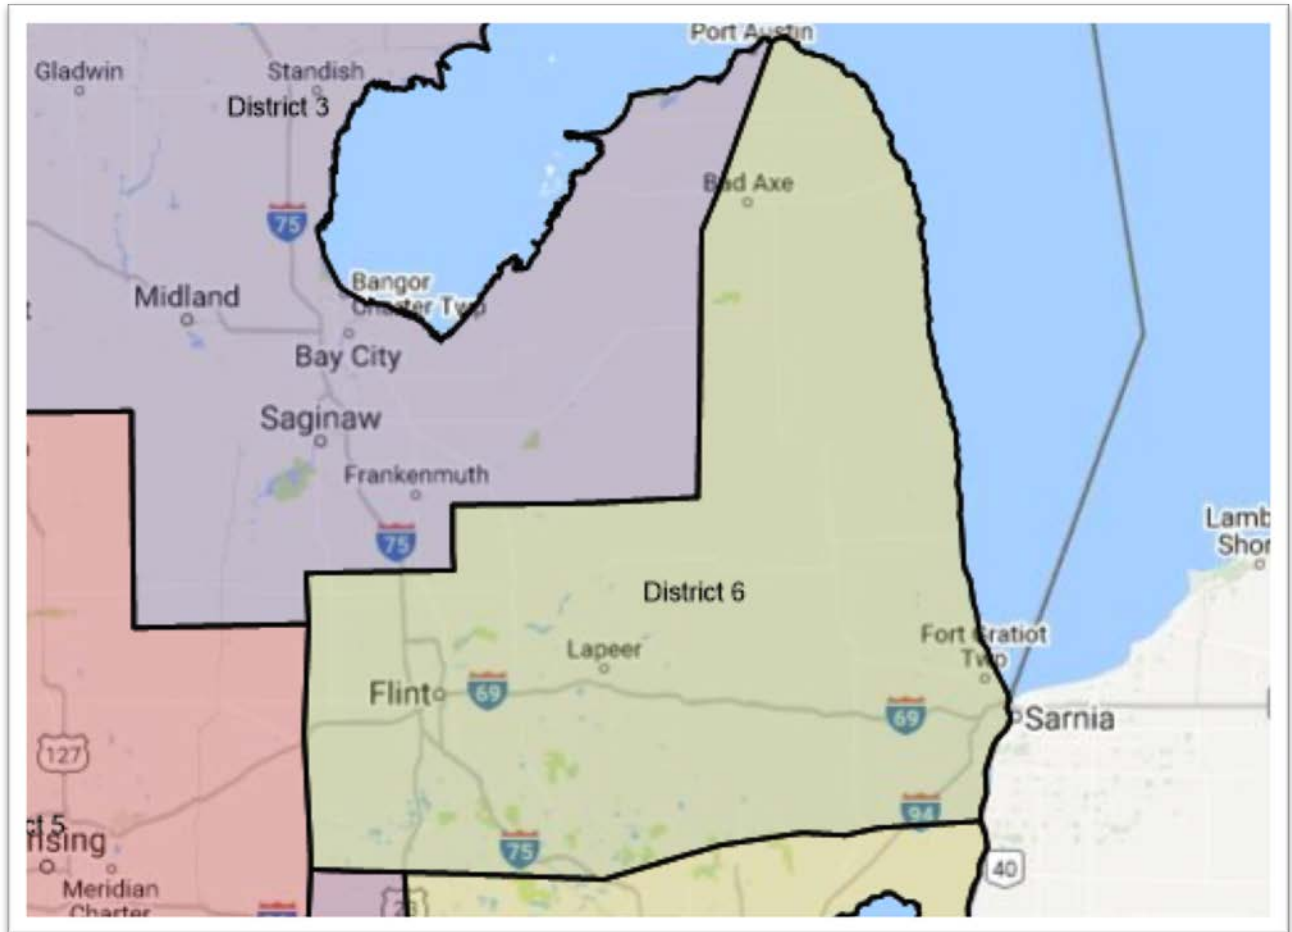

District 6

Central/Eastern Lower Peninsula

**The district lines on this map are approximated. Please refer to the list of churches for exact district boundary information.*

District 6 encompasses 97 United Methodist churches and 16 multi-point charges. The new district includes congregations from the existing Crossroads and Blue Water districts. Still to be determined is the name of the new district and the location of the district office. If you have a name idea for this district and/or other districts, please share that with your current District Superintendent. The new district will be operational on July 1, 2018.