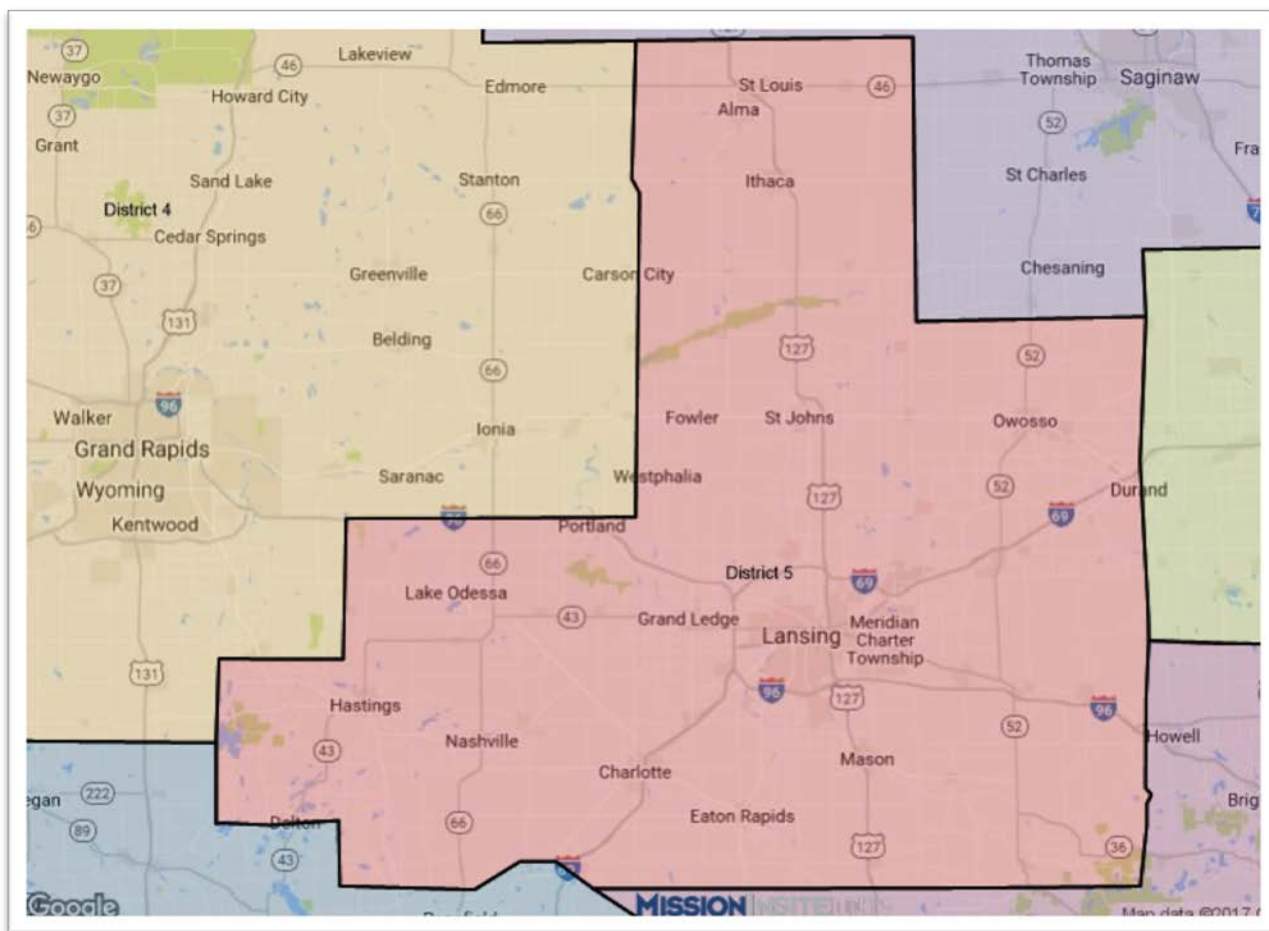

District 5

Central Lower Peninsula

**The district lines on this map are approximated. Please refer to the list of churches for exact district boundary information.*

District 5 encompasses 86 United Methodist churches and 15 multi-point charges. The new district includes congregations from the existing Ann Arbor, Crossroads, Heartland, and Lansing districts. Still to be determined is the name of the new district and the location of the district office. If you have a name idea for this district and/or other districts, please share that with your current District Superintendent. The new district will be operational on July 1, 2018.