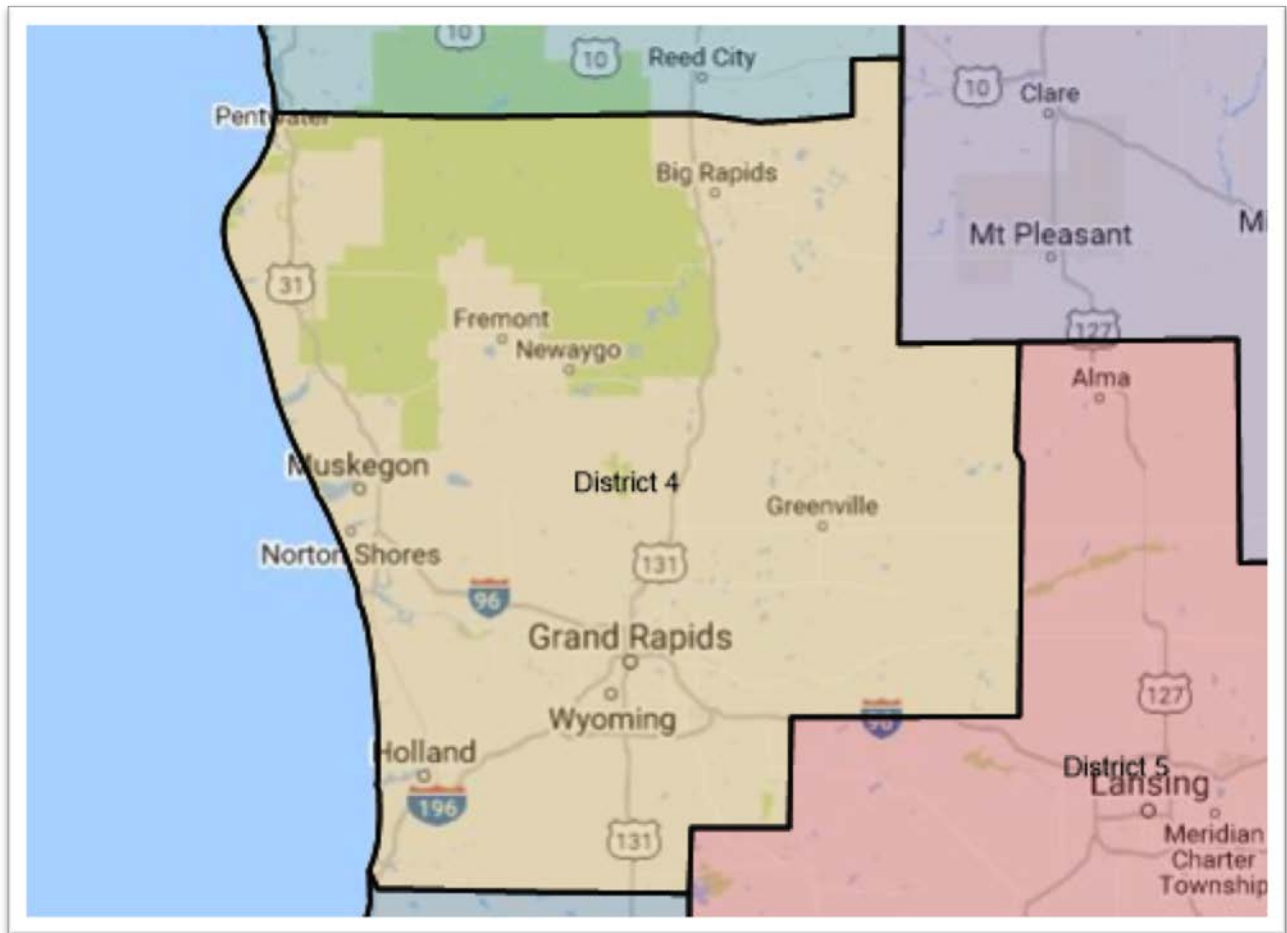

District 4

Northeast and Central Lower Peninsula

**The district lines on this map are approximated. Please refer to the list of churches for exact district boundary information.*

District 4 encompasses 92 United Methodist churches and 11 multi-point charges. The new district includes congregations from the existing Grand Rapids, Grand Traverse, and Heartland districts. Still to be determined is the name of the new district and the location of the district office. If you have a name idea for this district and/or other districts, please share that with your current District Superintendent. The new district will be operational on July 1, 2018.