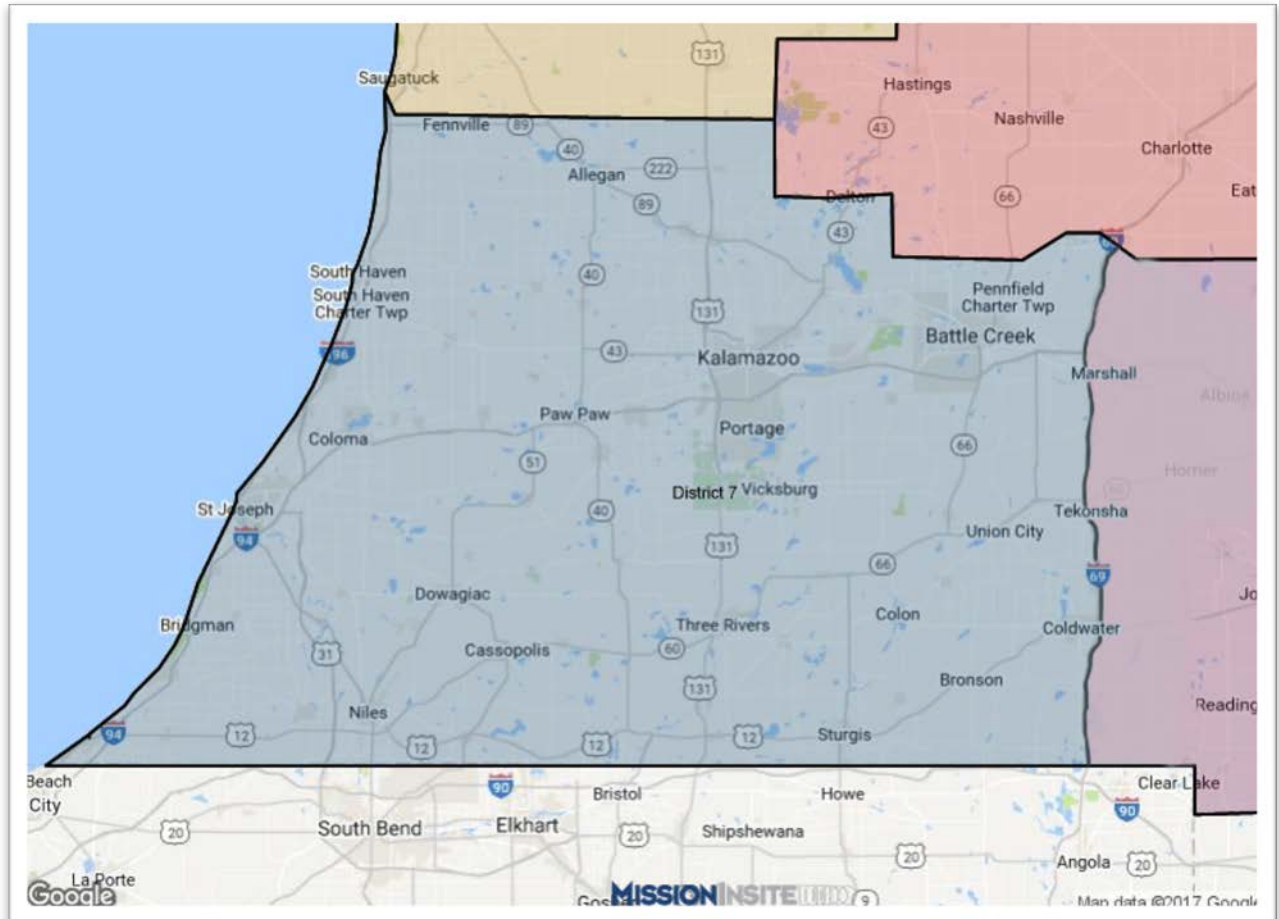

District 7

South West Lower Peninsula

**The district lines on this map are approximated. Please refer to the list of churches for exact district boundary information.*

District 7 encompasses 105 United Methodist churches and 20 multi-point charges. The new district includes congregations from the existing Albion and Kalamazoo districts. Still to be determined is the name of the new district and the location of the district office. If you have a name idea for this district and/or other districts, please share that with your current District Superintendent. The new district will be operational on July 1, 2018.